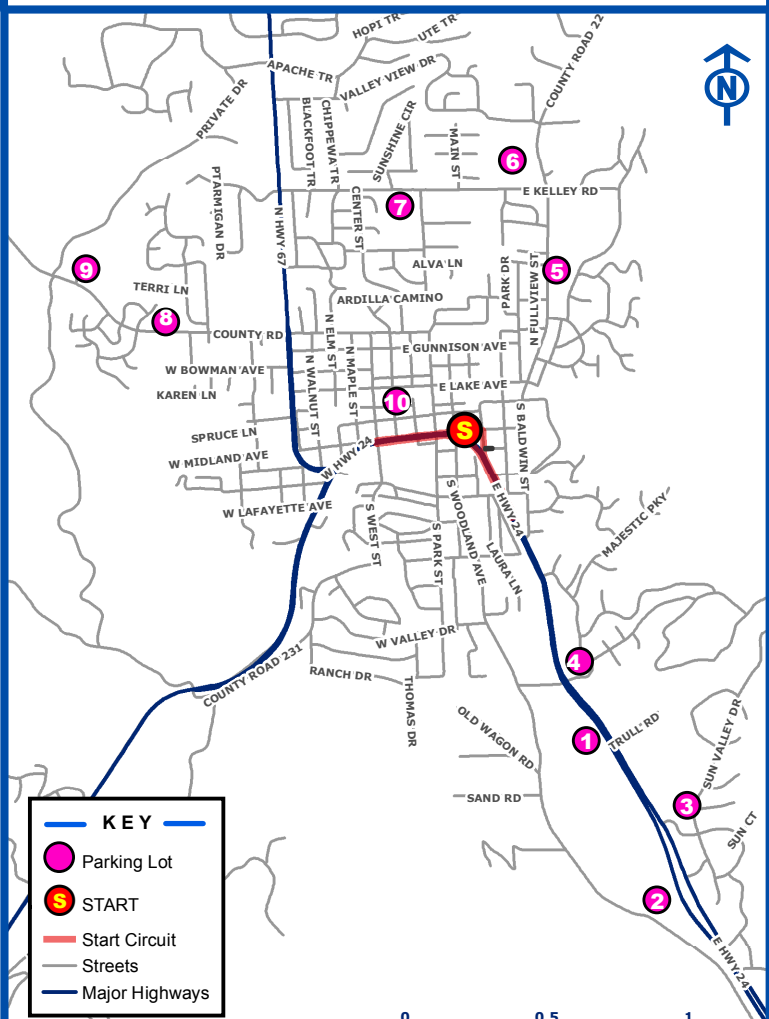

SPECTATOR PARKING

★ **STAGE 5 START** ★
AUGUST 22

USA PRO CHALLENGE

PARKING LOCATIONS

- | | |
|---|--|
| <p>1. Ute Pass Saddle Club
1.3 mi to Start
19250 E. US-24</p> <p>2. Wal-Mart
1.8 mi to Start
19600 E. US-24</p> <p>3. Sun Valley Park
1.7 mi to Start
500 Sun Valley Dr.</p> <p>4. Bus Stop, Chimney Park, and Brown's Field Park
1.0 mi to Start
491 Majestic Pkwy
* <i>No Shuttle</i>: Walk west on Paradise Cir. and along US-24</p> <p>5. Church Parking Lots
1.0 mi to Start
<i>High View Baptist</i>
- 1154 Rampart Range Rd.
<i>Mt. View United Methodist</i>
- 1101 Rampart Range Rd.
<i>Dayspring Christian Fellowship</i>
- 1061 Rampart Range Rd.</p> | <p>6. Woodland Park MS
1.1 mi to Start
600 E. Kelley's Rd.</p> <p>7. Columbine Elem. School
1.5 mi to Start
175 E. Kelley's Rd.</p> <p>8. Faith Lutheran Church
1.3 mi to Start
1310 Evergreen Heights</p> <p>9. Meadow Wood Sports Complex
1.7 mi to Start
2000 Evergreen Heights</p> <p>10. Special and ADA Parking
0.25 mi to Start
SE Corner: Lake and Pine</p> |
|---|--|

SHUTTLE SERVICE AT ALL LOTS
* (EXCEPT Lot 4)

LAST bus
to Start Area: **10:45 AM**

RETURN bus
to Parking Lots: **12:00 PM - 2:30 PM**