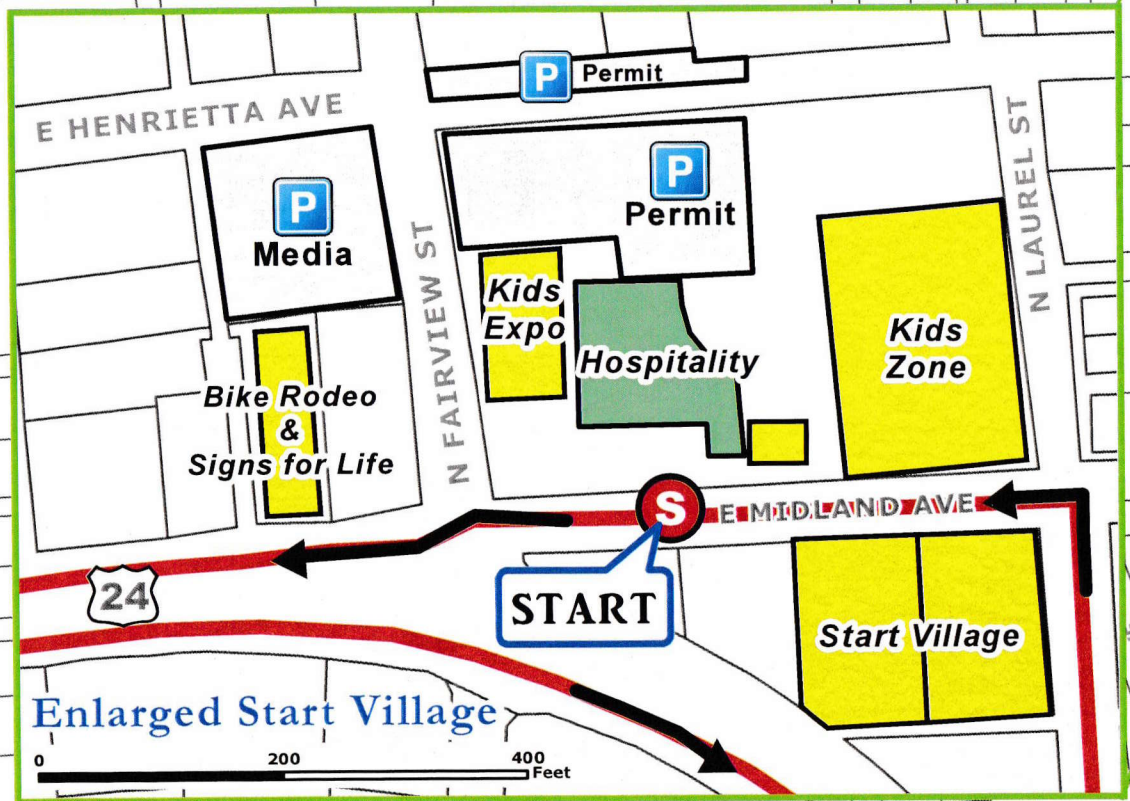

START CIRCUIT

★ STAGE 5 START ★
AUGUST 22

USA PRO CHALLENGE

Race Route to Breckenridge

KEY

- START
- Start Circuit
- Start Village
- Hospitality
- Parking

Enlarged Start Village