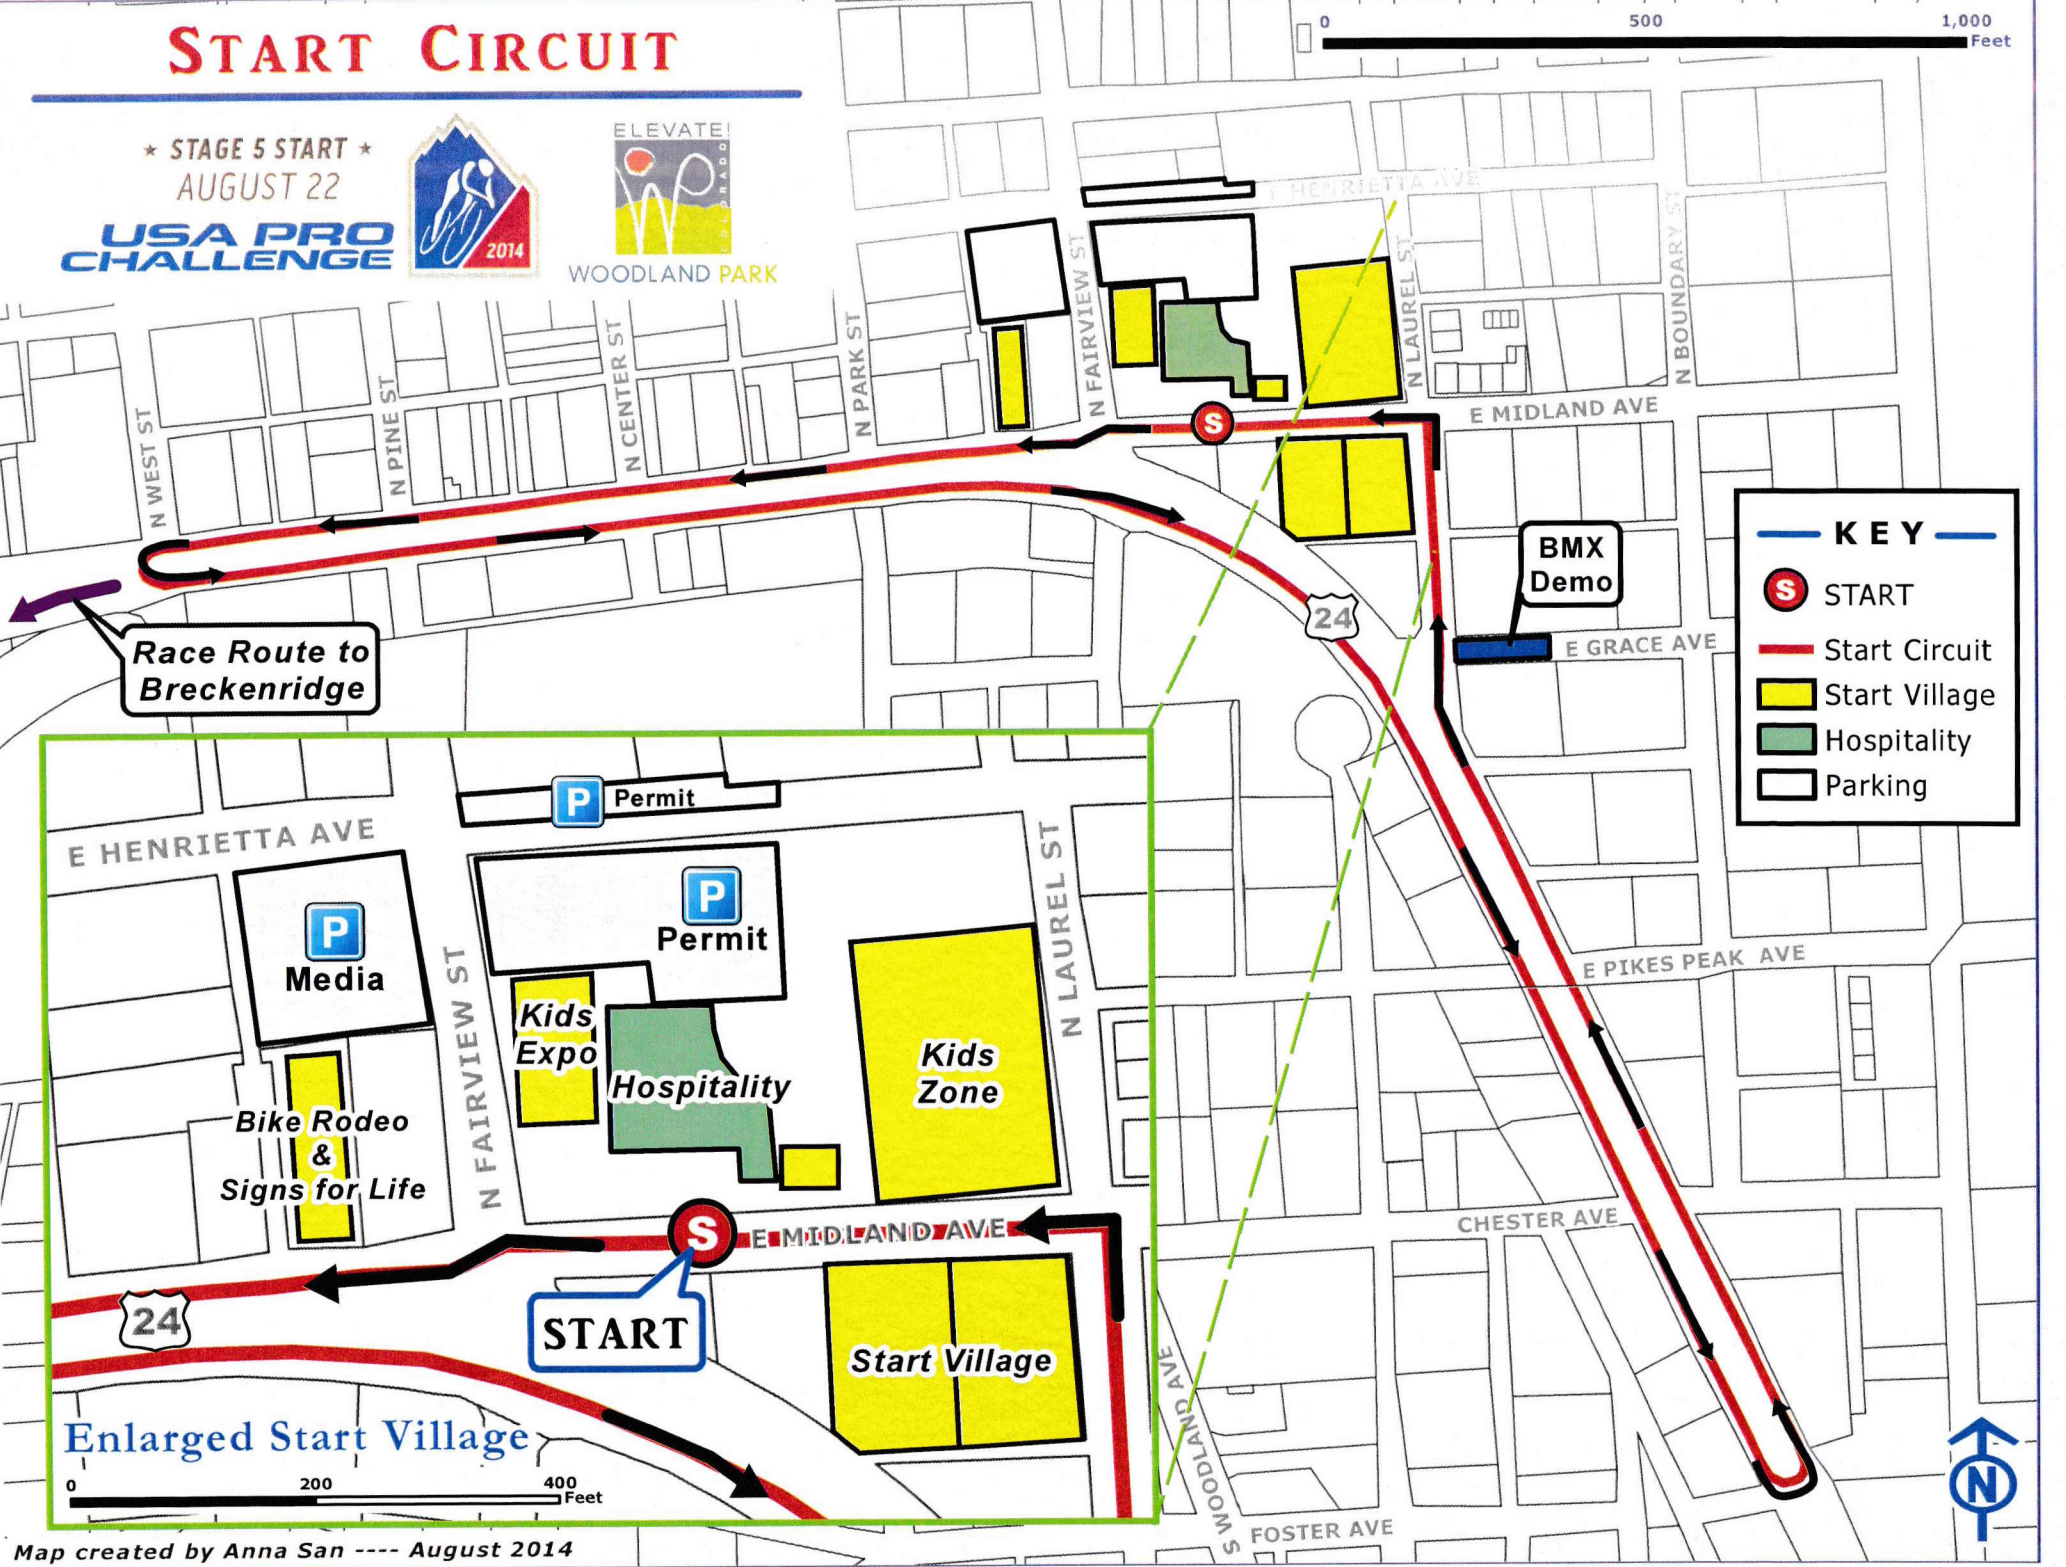

START CIRCUIT

★ STAGE 5 START ★
AUGUST 22

USA PRO CHALLENGE

Race Route to Breckenridge

KEY

- START
- Start Circuit
- Start Village
- Hospitality
- Parking

Enlarged Start Village